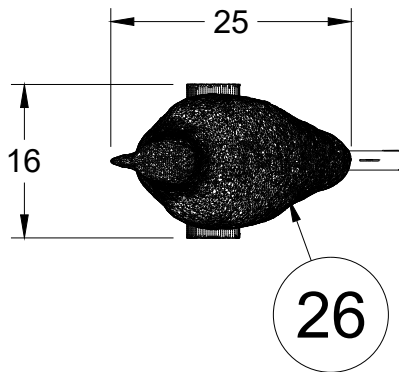

Osprey Deterrent - Standard Eagle 3003.1

ITEM	QTY	DESCRIPTION
26	1	Eagle 3003.1 Body
12	1	Perch - L Bracket - 2" Square Tubing
11	8	$\frac{5}{16}$ " Bolts for Eagle to Perch Assembly
10	8	Washers for bolts
Parts List		