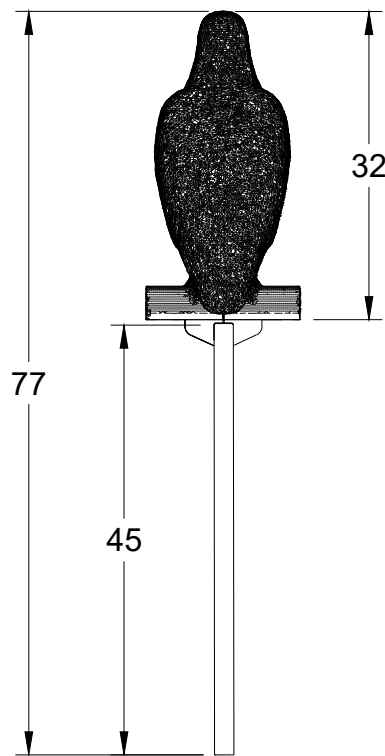

Osprey Deterrent - Standard Eagle 3003.1

ITEM	QTY	DESCRIPTION
26	1	Eagle 3003.1 Body
12	1	Perch - L Bracket - 2" Square Tubing
11	8	$\frac{5}{16}$ " Bolts for Eagle to Perch Assembly
10	8	Washers for bolts
Parts List		