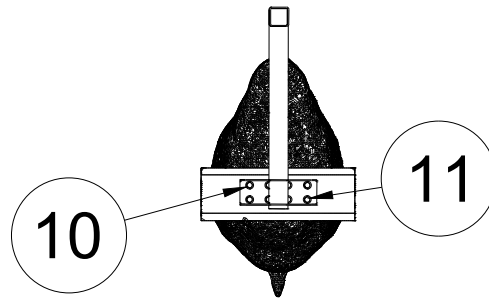

Osprey Deterrent - Standard Eagle 3003.1

ITEM	QTY	DESCRIPTION
26	1	Eagle 3003.1 Body
12	1	Perch - L Bracket - 2" Square Tubing
11	8	$\frac{5}{16}$ " Bolts for Eagle to Perch Assembly
10	8	Washers for bolts
Parts List		